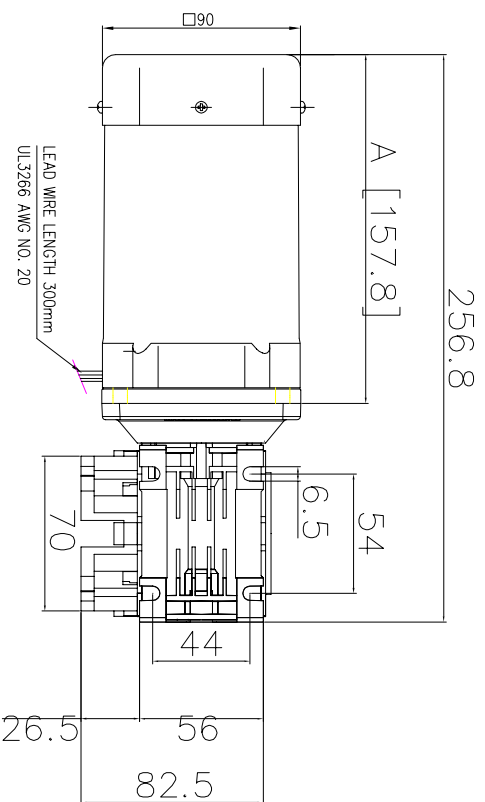

MOTOMANRIO

\*NOTE

Dimension [A] \_\_\_\_\_

S91200K(T,S), S91180KB(S), : 157.8 mm  
S91150KB(S), S91120KB(A), S9190KB(T,S), S9R90KB(X) : 137.8 mm  
S9160KB(A,S,T), S9R60KB(A,X,E) : 122.8 mm

—E—  
A&D SD  
Date : 29.AUG/2011  
Unit: mm

Angebot-Nr. / Offer No.:  
Project :

90mm SQUARE flange

NMRV 030/FA 1/5~80

Mounting position : UNI