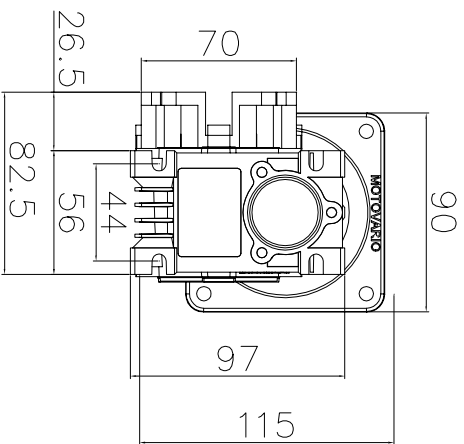

MOTOMANRIO

\*NOTE

Dimension [A] \_\_\_\_\_

S91200K(T,S), S91180KB(S), : 157.8 mm  
S91150KB(S), S91120KB(A), S9190KB(T,S), S9R90KB(X) : 137.8 mm  
S9160KB(A,S,T), S9R60KB(A,X,E) : 122.8 mm

—E—  
A&D SD  
Date : 29.AUG/2011  
Unit: mm

Angebot-Nr. / Offer No.:  
Project :

90mm SQUARE flange

NMRV 030/FA 1/5~80

Mounting position : UNI