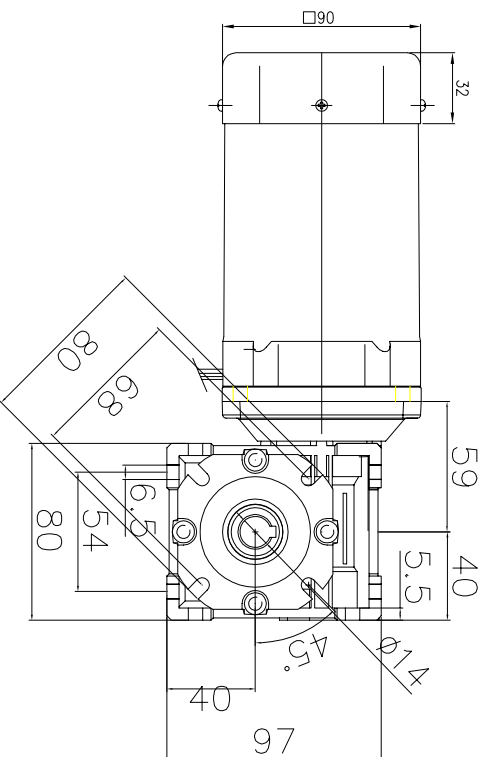

MOTOMANRIO

\*NOTE

Dimension [A] \_\_\_\_\_

S91200K(T,S), S91180KB(S), : 157.8 mm  
S91150KB(S), S91120KB(A), S9190KB(T,S), S9R90KB(X) : 137.8 mm  
S9160KB(A,S,T), S9R60KB(A,X,E) : 122.8 mm

—E—  
A&D SD  
Date : 29.AUG/2011  
Unit: mm

Angebot-Nr. / Offer No.:  
Project :

90mm SQUARE flange

NMRV 030/FA 1/5~80

Mounting position : UNI