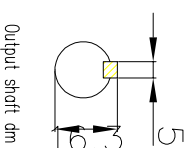

MOTOMANRIO

\*NOTE

Dimension [A] \_\_\_\_\_

S91200K(T,S), S91180KB(S), : 157.8 mm  
S91150KB(S), S91120KB(A), S9190KB(T,S), S9R90KB(X) : 137.8 mm  
S9160KB(A,S,T), S9R60KB(A,X,E) : 122.8 mm

—E—  
A&D SD  
Date : 29.AUG/2011  
Unit: mm

Angebot-Nr. / Offer No.:  
Project :

90mm SQUARE flange

NMRV 030/FA 1/5~80

Mounting position : UNI